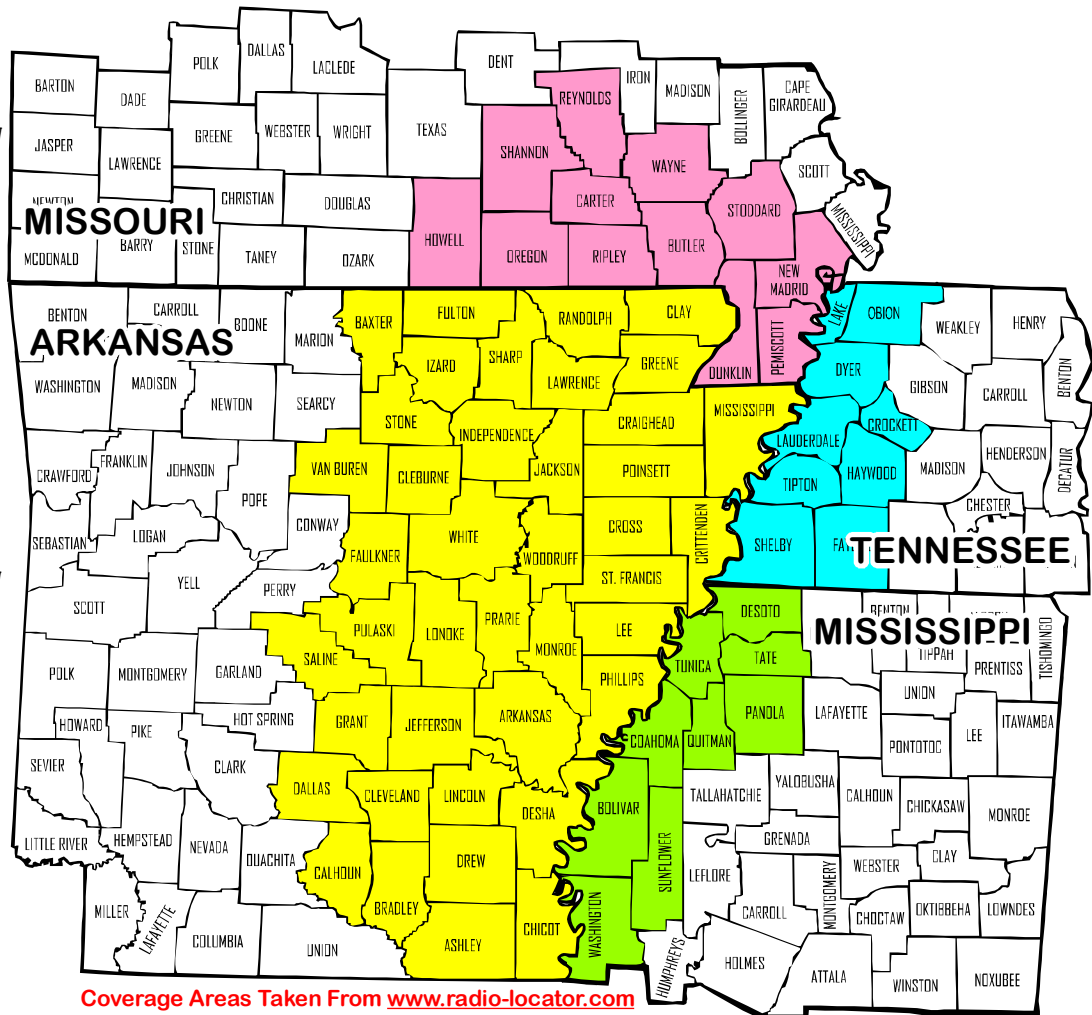

EAB

EAST ARKANSAS BROADCASTERS

25 SIGNALS 71 COUNTIES

JONESBORO

KIYS-FM CHR
KFIN-FM Country
KNEA-AM Sports
KWHF-FM Classic Country
KBTM-AM News Talk
101.3 FM News Talk
95.3 FM

POCAHONTAS

KPOC-AM ESPN Sports
KPOC-FM AC
KRLW-AM Oldies
103.1 FM Oldies

STUTTART

KWAK-AM Oldies
KWAK-FM Classic Country
KDEW-FM Country
KXFE-FM Country
KOTN-FM Classic Country
KVLO-FM Hits Radio
102.7 Oldies

WYNNE

KWYN-AM Country/Talk
KWYN-FM New Country
KTRQ-FM Oldies
KBRI-AM Country/Talk
KERL-FM Classic Rock
102.9 FM Country/Talk
96.3 FM Country/Talk